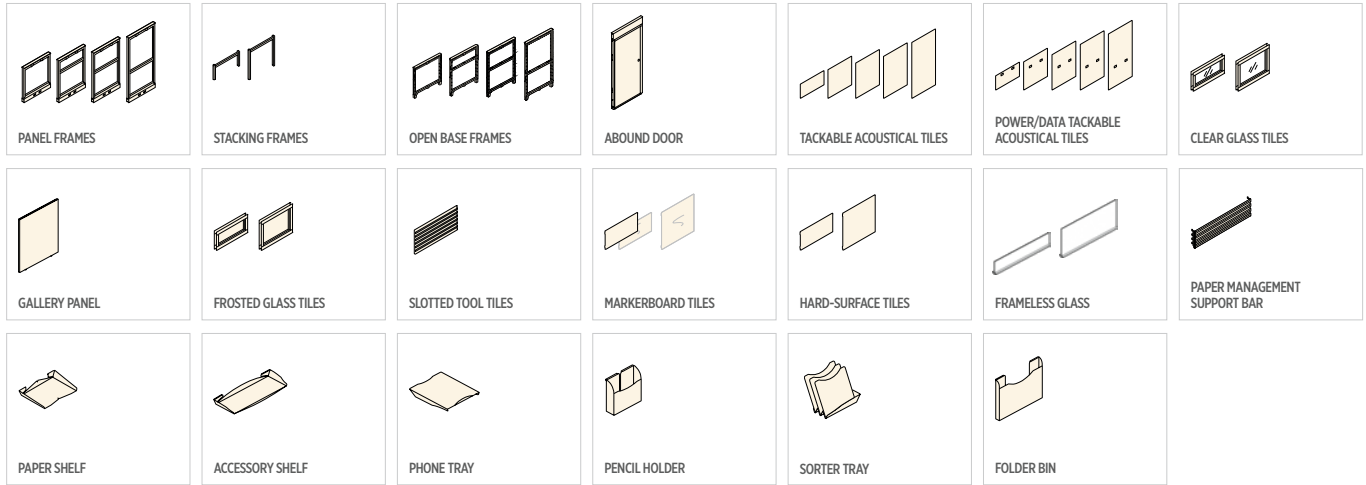

TRADITIONAL PANEL FRAMES

OPEN BASE PANEL FRAMES

GALLERY PANEL

FRAMES, TILES, AND ACCESSORIES

WORKSURFACES & SUPPORTS

STORAGE

HON®

The HON Company
200 Oak Street, Muscatine, IA 52761
800.833.3964 | hon.com