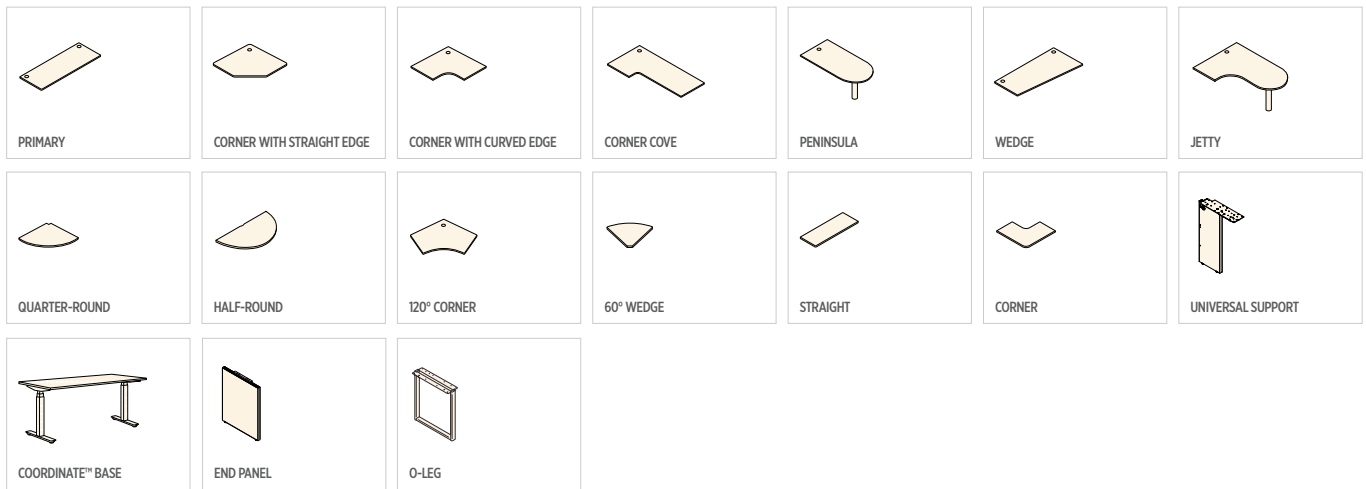

TRADITIONAL PANEL FRAMES

OPEN BASE PANEL FRAMES

GALLERY PANEL

FRAMES, TILES, AND ACCESSORIES

WORKSURFACES & SUPPORTS

STORAGE

HON®

The HON Company
200 Oak Street, Muscatine, IA 52761
800.833.3964 | hon.com