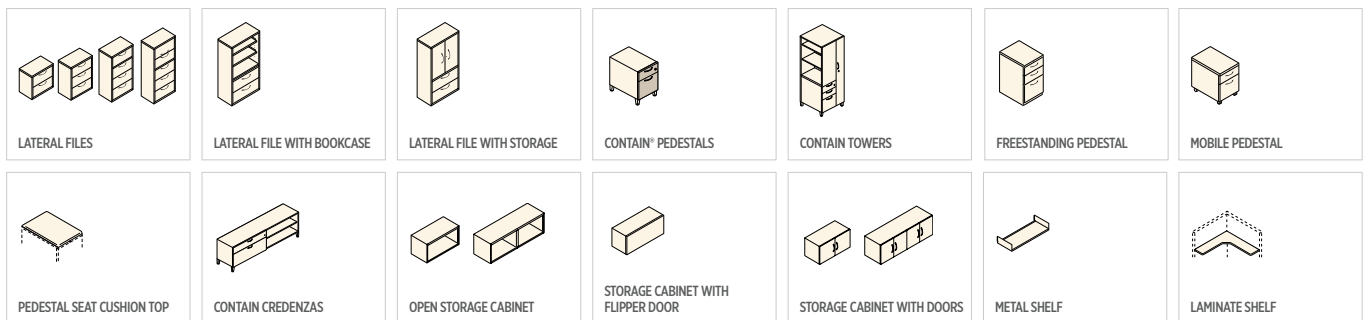

TRADITIONAL PANEL FRAMES

OPEN BASE PANEL FRAMES

GALLERY PANEL

FRAMES, TILES, AND ACCESSORIES

WORKSURFACES & SUPPORTS

STORAGE

HON®

The HON Company
200 Oak Street, Muscatine, IA 52761
800.833.3964 | hon.com