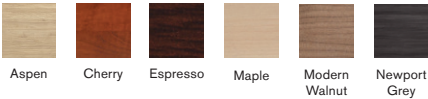

Available Top Options

Classic Top | Beveled Round | Beveled Square

Bistro Meeting Table with Round or Square Brushed Metal Base

Available Top Options

Classic Top | Beveled Top

Tables 10' or larger have multiple tops. Larger sizes available. Ask a Source Furniture Specialist for more information.

Classic Top | Beveled Top

Tables 10' or larger have multiple tops. Larger sizes available. Ask a Source Furniture Specialist for more information.

RACETRACK FINISHES

BOAT-SHAPED FINISHES

CLASSIC PLUS TABLE AND ACCENT FINISHES