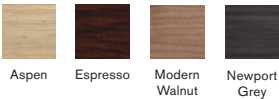

Classic Top | Beveled Top

Tables 10' or larger have multiple tops. Larger sizes available. Ask a Source Furniture Specialist for more information.

RACETRACK FINISHES

BOAT-SHAPED FINISHES

CLASSIC PLUS TABLE AND ACCENT FINISHES

CLASSIC TABLE TOP FINISHES

RACETRACK & SQUARE TOP FINISHES

Aspen features Black metal accents
 Espresso, Modern Walnut and Newport Grey feature Silver metal accents

CUBE BASE FINISHES

Power Modules

Model No. PLTBPOWER
 Features 2 UL power outlets, dual port USB charger, 1 data/telephone jack, 1 HDMI2.0 + USB3.0 port. Available in Black or Silver.