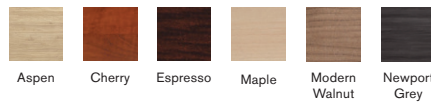

Classic Top | Beveled Top

Tables 10' or larger have multiple tops. Larger sizes available. Ask a Source Furniture Specialist for more information.

RACETRACK FINISHES

BOAT-SHAPED FINISHES

CLASSIC PLUS TABLE AND ACCENT FINISHES

CLASSIC TABLE TOP FINISHES

RACETRACK & SQUARE TOP FINISHES

Aspen features Black metal accents
 Espresso, Modern Walnut and Newport Grey feature Silver metal accents

CUBE BASE FINISHES

Power Modules

Model No. PLTBPOWER
 Features 2 UL power outlets, dual port USB charger, 1 data/telephone jack, 1 HDMI2.0 + USB3.0 port. Available in Black or Silver.