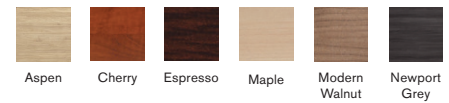

Classic Top | Beveled Top

Tables 10' or larger have multiple tops. Larger sizes available. Ask a Source Furniture Specialist for more information.

RACETRACK FINISHES

BOAT-SHAPED FINISHES

CLASSIC PLUS TABLE AND ACCENT FINISHES

CLASSIC TABLE TOP FINISHES

RACETRACK & SQUARE TOP FINISHES

Aspen features Black metal accents
 Espresso, Modern Walnut and Newport Grey feature Silver metal accents

CUBE BASE FINISHES

Power Modules

Model No. PLTBPOWER
 Features 2 UL power outlets, dual port USB charger, 1 data/telephone jack, 1 HDMI2.0 + USB3.0 port. Available in Black or Silver.