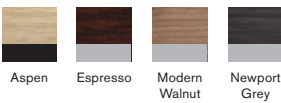

Classic Top | Beveled Top

Tables 10' or larger have multiple tops. Larger sizes available. Ask a Source Furniture Specialist for more information.

RACETRACK FINISHES

BOAT-SHAPED FINISHES

CLASSIC PLUS TABLE AND ACCENT FINISHES

CLASSIC TABLE TOP FINISHES

RACETRACK & SQUARE TOP FINISHES

Aspen features Black metal accents
 Espresso, Modern Walnut and Newport Grey feature Silver metal accents

CUBE BASE FINISHES

Power Modules

Model No. PLTBPOWER
 Features 2 UL power outlets, dual port USB charger, 1 data/telephone jack, 1 HDMI2.0 + USB3.0 port. Available in Black or Silver.