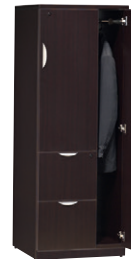

PL207
24"W x 24"D x 65"H