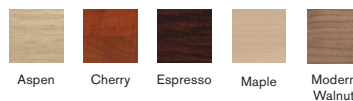

### Elements Series

Design an office space that is truly unique with the simple, contemporary look and affordable price of the Performance Elements Collection. Available in a wide range of colours, with a heavy duty steel frame in White or Silver.

#### Leg Options

#### U - Legs

Elements U-Legs are available in Silver or White.

#### ELEMENTS FINISHES

Aspen Cherry Espresso Maple Modern Walnut

Newport Grey White