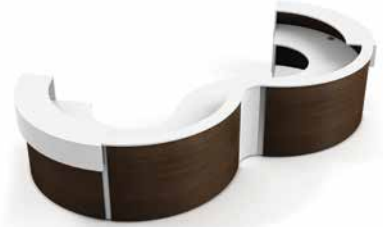

SPHERIC

With Spheric, designers can choose modules that combine to fit large space environments.

La collection Spheric propose aux designers des modules qui se combinent afin de modeler chaque solution à son environnement.

Configurations SPH-C01, SPH-C02, SPH-C03, SPH-C04 & SPH-C05

Spheric furniture displayed in Coastal Pear, Legno Dark and Polar White. Cyrus chairs displayed in J. Ennis upholstery, Turner, White.

Mobilier Spheric illustré en Poirier de la côte, Legno foncé et Blanc polaire.

Chaises Cyrus illustrées en vinyle J.Ennis, Turner, White.

This collection features straight returns, curved counters, and a panoramic view. | *Les nombreux modules incluent des retours droits, des comptoirs courbés ainsi que des comptoirs bas accessibles pour les personnes présentant un handicap.*