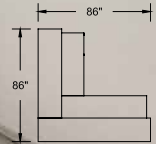

Configuration MBRACE-C02

M-Brace furniture displayed in Brown Cherry and Polar White, Chrome H052 handles, White acrylic panel. Magog and Cyrus furniture displayed with Momentum upholstery, Vox, Limelight. Orford table displayed in Polar White.

Mobilier M-Brace illustré en Cerisier brun et Blanc polaire, poignées H052 Chrome, panneau d'acrylique Blanc. Mobilier Magog et Cyrus illustré en tissu Momentum, Vox, Limelight. Table Orford illustrée en Blanc polaire.