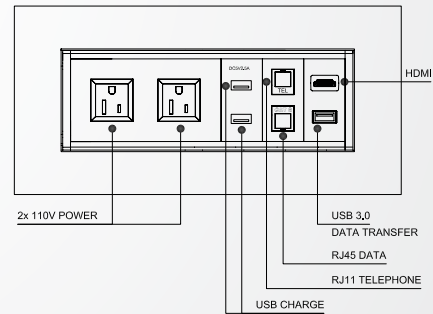

Power Modules

Model No. PLTBPOWER

Performance Power Modules feature 2 UL power outlets, dual port USB charger, a dual data/telephone jack, 1 HDMI2.0 + USB3.0 port. Includes an 8-foot power cord. These versatile power modules are available in Black or Silver to compliment any conference table.

- Available in Black or Silver
- Configuration: 2 UL power, 1 dual ports USB charger, 1 (Cat. 6 data + tel), 1 (HDMI + USB3.0), UL plug; 110V; 2.45m cable
- Rated voltage: AC110V
- Rated current: 10A
- Rated power: 1100W/110V
- Withstanding voltage: DC3000V10mA 10S
- Power cable: 14 AWG (2.08mm² * 3)
- Power plug: 3 pin UL grounded

- Data socket: RJ45 / Cat. 6
- Tel. socket: RJ11
- HDMI: Ver. 2.0
- USB data: USB 3.0
- Certification: UL
- 8' power cord