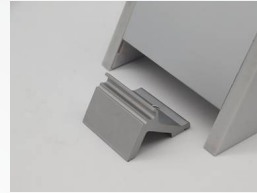

ABOVE DESK CLAMP

**GROMMET MOUNT
BRACKET**

UNDER DESK CLAMP

Desk Mount Power Module

Model No. PLTDTPM2U2E

This multi-purpose power module features adjustable mounts to fit any workstation. It provides direct access to power, making it easy to connect your office technology. Stay connected with two USB outlets and a cell phone holder.

Functions & Specifications

- Available in White
- Configuration: 2 UL Power, 1 x dual USB charger (2.5A)
- Rated voltage: AC120V
- Rated current: 12A
- Rated power: 1440W
- Withstanding voltage: DC3000V10mA 10S
- Power cable: 14 AWG, 6' daisy chain, with 4' length wall plug adapter (10' total) 2 power outlets and 2 USB ports
- Power plug: 3 pin UL grounded
- Mounts above or below worksurface
- 4' power cord and 6' cord (combined 10' cord)
- Includes 3 mounts: above desk clamp, above desk grommet, and below desk mount
- Plastic cell phone holder
- Daisy chainable
- 6.5"W x 2.75"D x 2.5"H